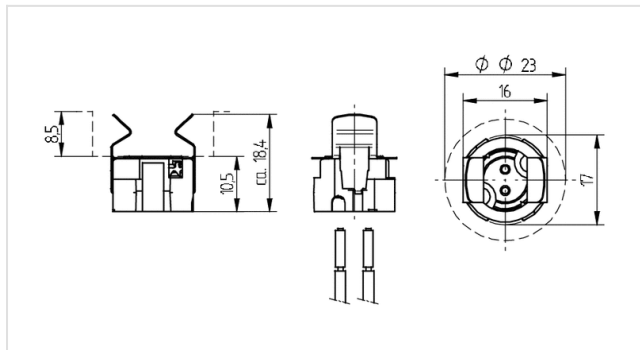

## 25.244.-103

Low Voltage Halogen Lampholders  
Accessories G4

<b>Color:</b>	roh
<b>FC:</b>	10
<b>Part no.:</b>	25.244.-103.10

### Description

- Snap on mount
- For use with connector 25.244

<b>Product name:</b>	Retention spring for GU4
<b>LED type:</b>	GU4 / GZ4
<b>Color:</b>	in untreated status
<b>Weight:</b>	1
<b>Pkg.:</b>	500