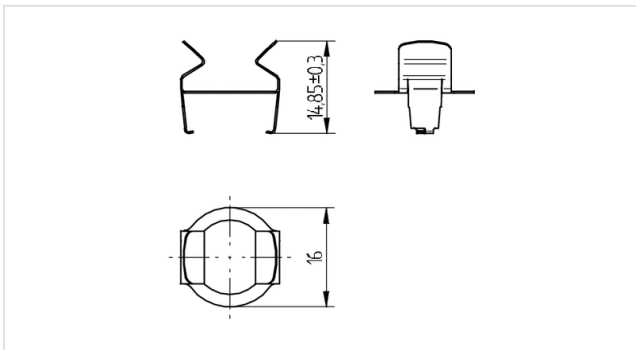

## 25.244.-103

Low Voltage Halogen Lampholders  
Accessories G4

<b>Color:</b>	roh
<b>FC:</b>	10
<b>Part no.:</b>	25.244.-103.10

### Description

- Snap on mount
- For use with connector 25.244

<b>Product name:</b>	Retention spring for GU4
<b>LED type:</b>	GU4 / GZ4
<b>Color:</b>	in untreated status
<b>Weight:</b>	1
<b>Pkg.:</b>	500