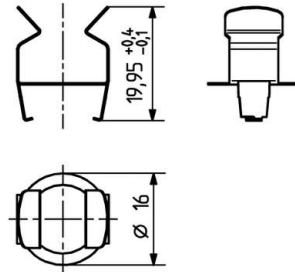

 Create pdf

Lampholders for low voltage halogen lamps

25.245.-103

Accessories

colour	pkg.	wt.	part no.
in untreated status	500	1 g	25.245.-103.10

Haltefeder für GU5.3

- Snap on fixing
- For use with connector 25.245