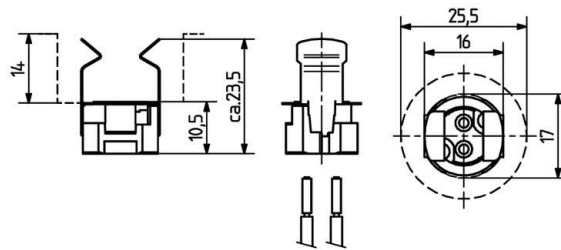

 Create pdf

Lampholders for low voltage halogen lamps

25.245.-103

Accessories

colour	pkg.	wt.	part no.
in untreated status	500	1 g	25.245.-103.10

Haltefeder für GU5.3

- Snap on fixing
- For use with connector 25.245