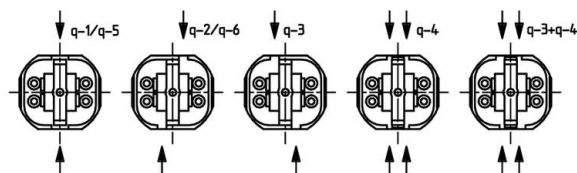

 Create pdf

Lampholders for compact fluorescent lamps

26.725.2006

G24 / GX24

colour	pkg.	wt.	part no.
white	250	14 g	26.725.2006.50

Key: q-3 (26 / 32 Watt)

Approval: additional cULus

For lamps TC-DEL, TC-TEL

Screw fixing vertical, central

Housing: PBT

- Screw fixing central, vertical: one hole \varnothing 3.2 mm and 2 anti rotation slots
- Panel cut-out: three holes $2 \times 9 = 18$ mm, for screws ISO 20 - M3
- Lampholders with pivote pins for use with support 26.920

T 140				
		0.5 - 1.0 mm ²	max. ø 1.8 mm	18 AWG 0.5 - 1.0 mm ²

Document generated on: Th, 9. February 2017 - 15:06