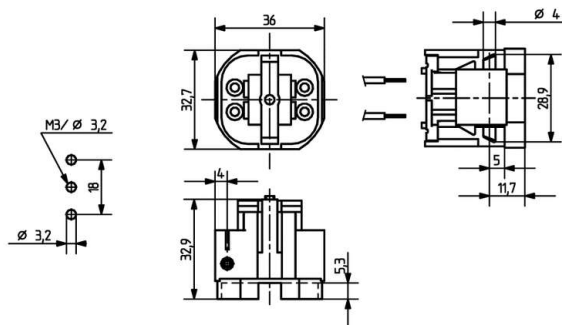

 Create pdf

Lampholders for compact fluorescent lamps

26.725.2006

G24 / GX24

colour	pkg.	wt.	part no.
white	250	14 g	26.725.2006.50

Key: q-3 (26 / 32 Watt)

Approval: additional cULus

For lamps TC-DEL, TC-TEL

Screw fixing vertical, central

Housing: PBT

- Screw fixing central, vertical: one hole \varnothing 3.2 mm and 2 anti rotation slots
- Panel cut-out: three holes $2 \times 9 = 18$ mm, for screws ISO 20 - M3
- Lampholders with pivote pins for use with support 26.920

T 140				
		0.5 - 1.0 mm ²	max. ø 1.8 mm	18 AWG 0.5 - 1.0 mm ²

Document generated on: Th, 9. February 2017 - 15:06