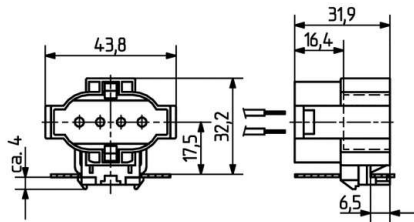

 Create pdf**Lampholders for compact fluorescent lamps**

26.727.8332

2G7

colour	pkg.	wt.	part no.
white	250	16 g	26.727.8332.50

Approval: additional cULus (75W/600V)

For lamps TC-SEL

Snap in foot 10 x 20 mm

Housing: PBT

T 140		 0.5 - 1.0 mm ²	 18 AWG 0.5 - 1.0 mm ²	 0.6 - 1.0
-------	---	--	--	--

Document generated on: We, 8. February 2017 - 16:13