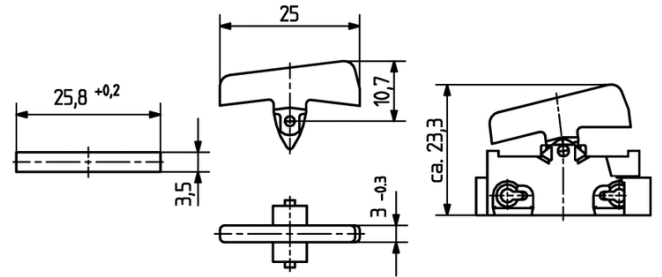

Technology for Light

Ribbed rocker, 25 mm wide 43.409.-314.50

0,5 - 1,0

Technology for Light

Ribbed rocker, 25 mm wide 43.409.-314.50

DESCRIPTION

- Housings and rockers can be supplied assembled upon request.
- Rocker also suitable for switch 43.409

Product name:	Ribbed rocker, 25 mm wide
Symbol Text:	Leuchtwanddicke mit Angabe in mm
Material thickness:	0.5-1.0
Switch - Components:	Ribbed rocker, 25 mm wide
Color:	white, black
Weight:	1
Pkg.:	1000