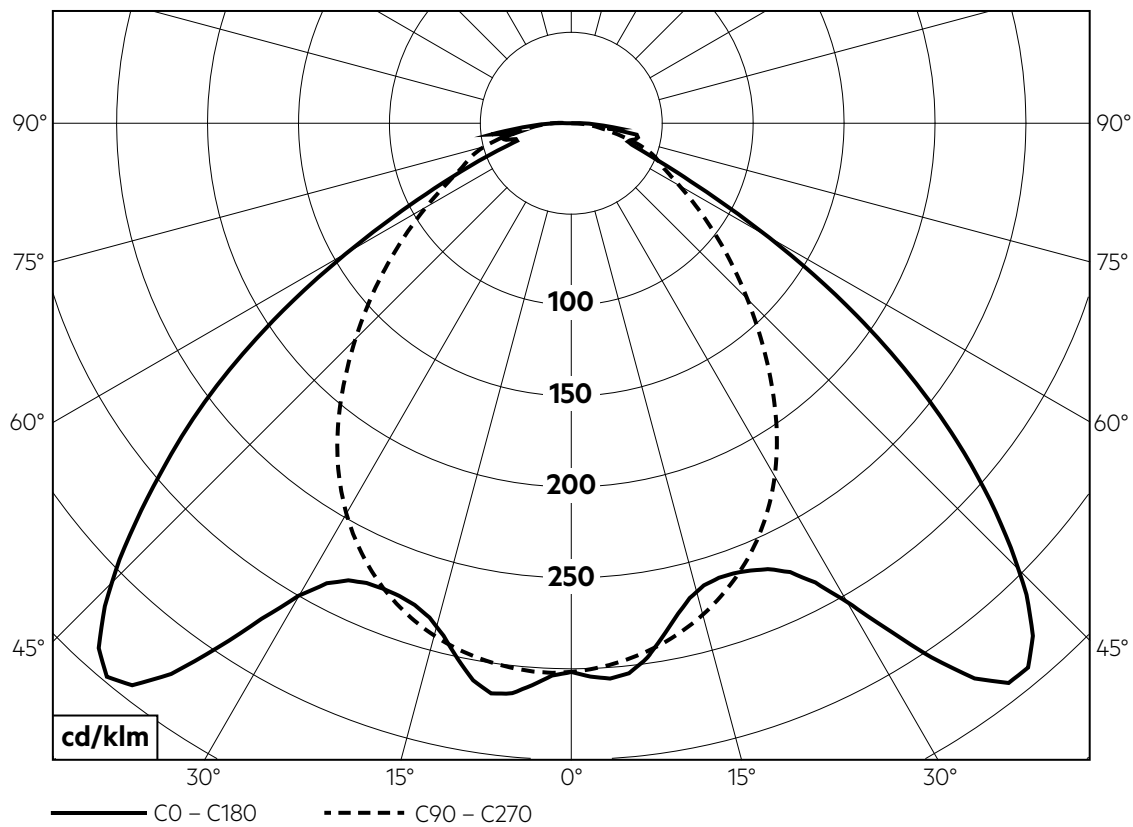

Ordering data

Type	Article number	Beam characteristic	Efficiency	Packaging carton	Weight per pc.
ACL LINEAR LENS 24x1200mm 60°	28001428	60°	97 %	21 pc(s).	0.196 kg
ACL LINEAR LENS 24x1200mm 90°	28001429	90°	97 %	21 pc(s).	0.165 kg
ACL LINEAR LENS 24x1600mm 60°	28000953	60°	97 %	21 pc(s).	0.261 kg
ACL LINEAR LENS 24x1600mm 90°	28000955	90°	97 %	21 pc(s).	0.221 kg
ACL LINEAR LENS 24x1200mm INTENSE	28002024	40°	95 %	18 pc(s).	0.261 kg
ACL LINEAR LENS 24x1500mm INTENSE	28002025	40°	95 %	18 pc(s).	0.326 kg
ACL LINEAR LENS 24x1800mm INTENSE	28002026	40°	95 %	18 pc(s).	0.392 kg
ACL LINEAR LENS 24x1200mm BATWING	28002027	batwing	95 %	18 pc(s).	0.275 kg
ACL LINEAR LENS 24x1500mm BATWING	28002028	batwing	95 %	18 pc(s).	0.344 kg
ACL LINEAR LENS 24x1800mm BATWING	28002029	batwing	95 %	18 pc(s).	0.412 kg
ACL LINEAR LENS 24x1200mm ASY	28002030	asymmetric	95 %	18 pc(s).	0.250 kg
ACL LINEAR LENS 24x1500mm ASY	28002031	asymmetric	95 %	18 pc(s).	0.312 kg
ACL LINEAR LENS 24x1800mm ASY	28002032	asymmetric	95 %	18 pc(s).	0.375 kg
ACL LINEAR LENS 24x1200mm DASY	28002033	double asymmetric	92 %	18 pc(s).	0.249 kg
ACL LINEAR LENS 24x1500mm DASY	28002034	double asymmetric	92 %	18 pc(s).	0.311 kg
ACL LINEAR LENS 24x1800mm DASY	28002035	double asymmetric	92 %	18 pc(s).	0.373 kg

1. Photometric characteristics

1.1 Light distribution for ACL LINEAR LENS 24mm INTENSE

1.2 Light distribution for ACL LINEAR LENS 24mm BATWING

1.3 Light distribution for ACL LINEAR LENS 24mm ASY

1.4 Light distribution for ACL LINEAR LENS 24mm DASY