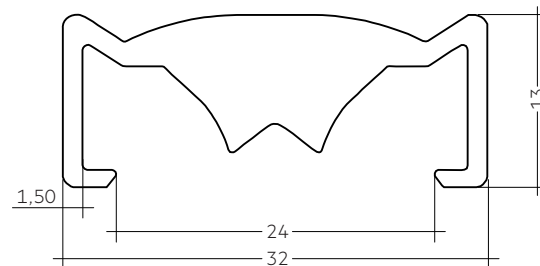

ACL LINEAR LENS 24mm BATWING