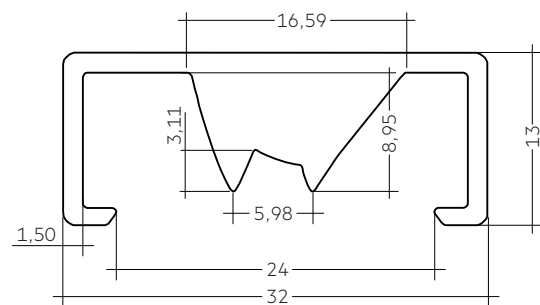

Light distribution, page 4

ACL LINEAR LENS 24mm 60°

ACL LINEAR LENS 24mm 90°

ACL LINEAR LENS 24mm INTENSE

ACL LINEAR LENS 24mm BATWING

ACL LINEAR LENS 24mm ASY

ACL LINEAR LENS 24mm DAS

ACL LENS 24mm

Accessory linear

ACL LINEAR LENS 24mm 60° and 90°

ACL LINEAR LENS 24mm INTENSE

ACL LINEAR LENS 24mm BATWING

ACL LINEAR LENS 24mm ASY

ACL LINEAR LENS 24mm DASY

ACL LENS 24mm

Accessory linear

Ordering data

Type	Article number	Beam characteristic	Efficiency	Packaging carton	Weight per pc.
ACL LINEAR LENS 24x1200mm 60°	28001428	60°	97 %	21 pc(s).	0.196 kg
ACL LINEAR LENS 24x1200mm 90°	28001429	90°	97 %	21 pc(s).	0.165 kg
ACL LINEAR LENS 24x1600mm 60°	28000953	60°	97 %	21 pc(s).	0.261 kg
ACL LINEAR LENS 24x1600mm 90°	28000955	90°	97 %	21 pc(s).	0.221 kg
ACL LINEAR LENS 24x1200mm INTENSE	28002024	40°	95 %	18 pc(s).	0.261 kg
ACL LINEAR LENS 24x1500mm INTENSE	28002025	40°	95 %	18 pc(s).	0.326 kg
ACL LINEAR LENS 24x1800mm INTENSE	28002026	40°	95 %	18 pc(s).	0.392 kg
ACL LINEAR LENS 24x1200mm BATWING	28002027	batwing	95 %	18 pc(s).	0.275 kg
ACL LINEAR LENS 24x1500mm BATWING	28002028	batwing	95 %	18 pc(s).	0.344 kg
ACL LINEAR LENS 24x1800mm BATWING	28002029	batwing	95 %	18 pc(s).	0.412 kg
ACL LINEAR LENS 24x1200mm ASY	28002030	asymmetric	95 %	18 pc(s).	0.250 kg
ACL LINEAR LENS 24x1500mm ASY	28002031	asymmetric	95 %	18 pc(s).	0.312 kg
ACL LINEAR LENS 24x1800mm ASY	28002032	asymmetric	95 %	18 pc(s).	0.375 kg
ACL LINEAR LENS 24x1200mm DASY	28002033	double asymmetric	92 %	18 pc(s).	0.249 kg
ACL LINEAR LENS 24x1500mm DASY	28002034	double asymmetric	92 %	18 pc(s).	0.311 kg
ACL LINEAR LENS 24x1800mm DASY	28002035	double asymmetric	92 %	18 pc(s).	0.373 kg

1. Photometric characteristics

1.1 Light distribution for ACL LINEAR LENS 24mm INTENSE

1.2 Light distribution for ACL LINEAR LENS 24mm BATWING

1.3 Light distribution for ACL LINEAR LENS 24mm ASY

1.4 Light distribution for ACL LINEAR LENS 24mm DASY