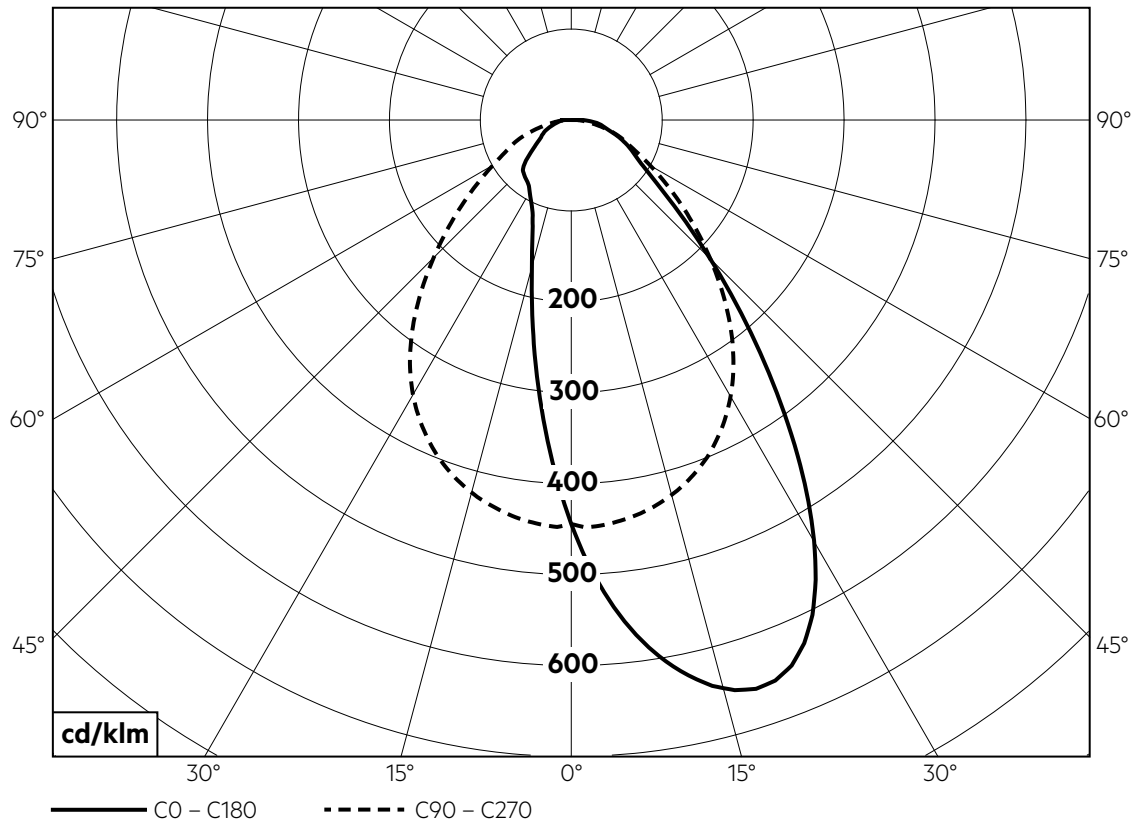

Ordering data

Type	Article number	Beam characteristic	Efficiency	Packaging carton	Weight per pc.
ACL LINEAR LENS 24x1200mm 60°	28001428	60°	97 %	21 pc(s).	0.196 kg
ACL LINEAR LENS 24x1200mm 90°	28001429	90°	97 %	21 pc(s).	0.165 kg
ACL LINEAR LENS 24x1600mm 60°	28000953	60°	97 %	21 pc(s).	0.261 kg
ACL LINEAR LENS 24x1600mm 90°	28000955	90°	97 %	21 pc(s).	0.221 kg
ACL LINEAR LENS 24x1200mm INTENSE	28002024	40°	95 %	18 pc(s).	0.261 kg
ACL LINEAR LENS 24x1500mm INTENSE	28002025	40°	95 %	18 pc(s).	0.326 kg
ACL LINEAR LENS 24x1800mm INTENSE	28002026	40°	95 %	18 pc(s).	0.392 kg
ACL LINEAR LENS 24x1200mm BATWING	28002027	batwing	95 %	18 pc(s).	0.275 kg
ACL LINEAR LENS 24x1500mm BATWING	28002028	batwing	95 %	18 pc(s).	0.344 kg
ACL LINEAR LENS 24x1800mm BATWING	28002029	batwing	95 %	18 pc(s).	0.412 kg
ACL LINEAR LENS 24x1200mm ASY	28002030	asymmetric	95 %	18 pc(s).	0.250 kg
ACL LINEAR LENS 24x1500mm ASY	28002031	asymmetric	95 %	18 pc(s).	0.312 kg
ACL LINEAR LENS 24x1800mm ASY	28002032	asymmetric	95 %	18 pc(s).	0.375 kg
ACL LINEAR LENS 24x1200mm DASY	28002033	double asymmetric	92 %	18 pc(s).	0.249 kg
ACL LINEAR LENS 24x1500mm DASY	28002034	double asymmetric	92 %	18 pc(s).	0.311 kg
ACL LINEAR LENS 24x1800mm DASY	28002035	double asymmetric	92 %	18 pc(s).	0.373 kg

1. Photometric characteristics

1.1 Light distribution for ACL LINEAR LENS 24mm INTENSE

1.2 Light distribution for ACL LINEAR LENS 24mm BATWING

1.3 Light distribution for ACL LINEAR LENS 24mm ASY

1.4 Light distribution for ACL LINEAR LENS 24mm DASY