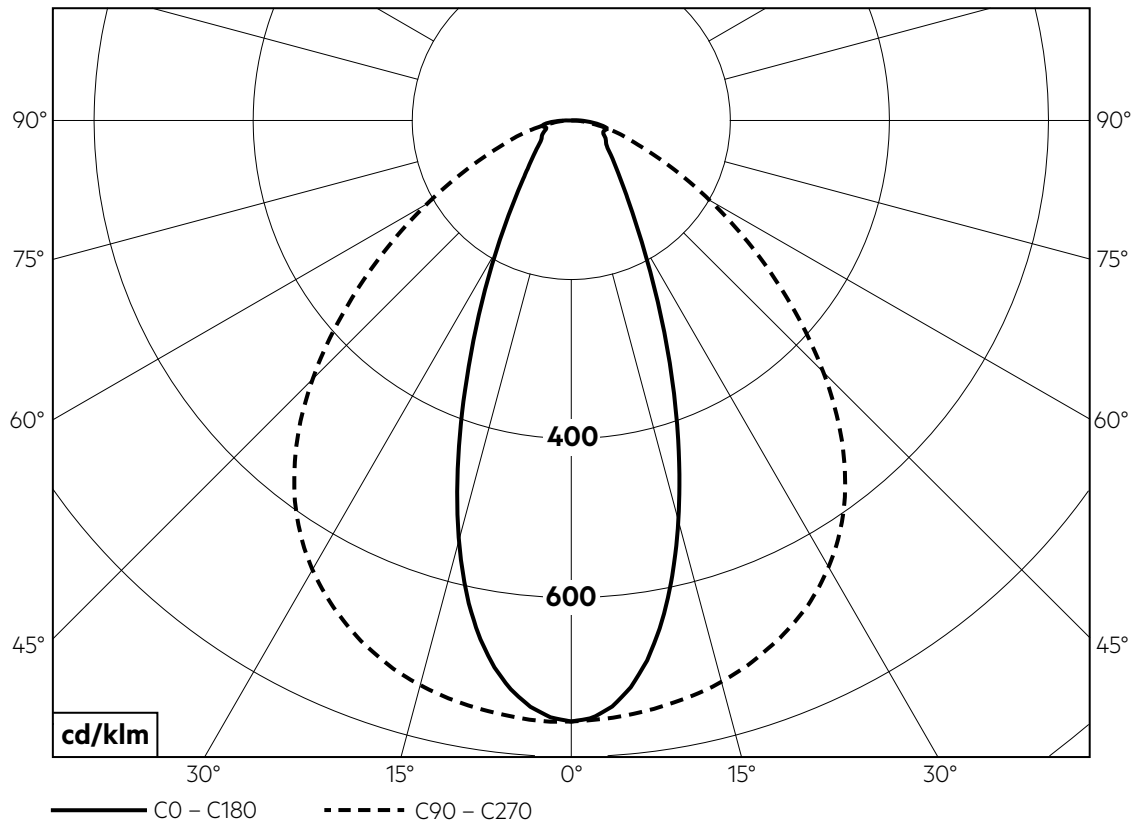

1. Photometric characteristics

1.1 Light distribution for ACL LINEAR LENS 24mm INTENSE