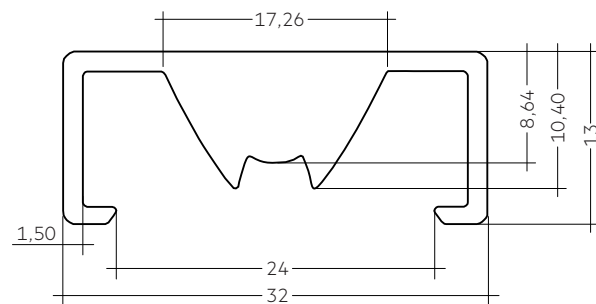

ACL LINEAR LENS 24mm INTENSE