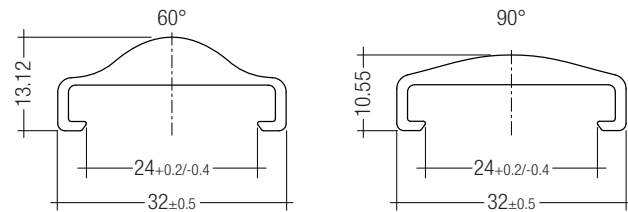

ACL LENS 24mm

Accessory linear

ACL LINEAR LENS 24mm 60° and 90°