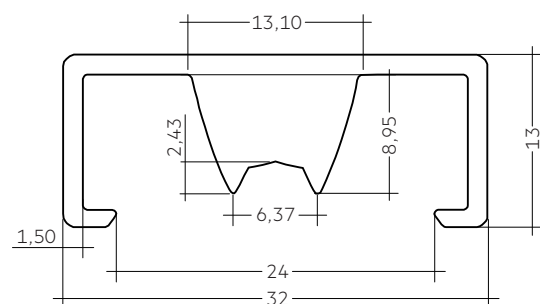

Light distribution, page 4

ACL LINEAR LENS 24mm 60°

ACL LINEAR LENS 24mm 90°

ACL LINEAR LENS 24mm INTENSE

ACL LINEAR LENS 24mm BATWING

ACL LINEAR LENS 24mm ASY

ACL LINEAR LENS 24mm DAS

ACL LENS 24mm

Accessory linear

ACL LINEAR LENS 24mm 60° and 90°

ACL LINEAR LENS 24mm INTENSE

ACL LINEAR LENS 24mm BATWING

ACL LINEAR LENS 24mm ASY

ACL LINEAR LENS 24mm DASY

ACL LENS 24mm

Accessory linear

Ordering data

Type	Article number	Beam characteristic	Efficiency	Packaging carton	Weight per pc.
ACL LINEAR LENS 24x1200mm 60°	28001428	60°	97 %	21 pc(s).	0.196 kg
ACL LINEAR LENS 24x1200mm 90°	28001429	90°	97 %	21 pc(s).	0.165 kg
ACL LINEAR LENS 24x1600mm 60°	28000953	60°	97 %	21 pc(s).	0.261 kg
ACL LINEAR LENS 24x1600mm 90°	28000955	90°	97 %	21 pc(s).	0.221 kg
ACL LINEAR LENS 24x1200mm INTENSE	28002024	40°	95 %	18 pc(s).	0.261 kg
ACL LINEAR LENS 24x1500mm INTENSE	28002025	40°	95 %	18 pc(s).	0.326 kg
ACL LINEAR LENS 24x1800mm INTENSE	28002026	40°	95 %	18 pc(s).	0.392 kg
ACL LINEAR LENS 24x1200mm BATWING	28002027	batwing	95 %	18 pc(s).	0.275 kg
ACL LINEAR LENS 24x1500mm BATWING	28002028	batwing	95 %	18 pc(s).	0.344 kg
ACL LINEAR LENS 24x1800mm BATWING	28002029	batwing	95 %	18 pc(s).	0.412 kg
ACL LINEAR LENS 24x1200mm ASY	28002030	asymmetric	95 %	18 pc(s).	0.250 kg
ACL LINEAR LENS 24x1500mm ASY	28002031	asymmetric	95 %	18 pc(s).	0.312 kg
ACL LINEAR LENS 24x1800mm ASY	28002032	asymmetric	95 %	18 pc(s).	0.375 kg
ACL LINEAR LENS 24x1200mm DASY	28002033	double asymmetric	92 %	18 pc(s).	0.249 kg
ACL LINEAR LENS 24x1500mm DASY	28002034	double asymmetric	92 %	18 pc(s).	0.311 kg
ACL LINEAR LENS 24x1800mm DASY	28002035	double asymmetric	92 %	18 pc(s).	0.373 kg

1. Photometric characteristics

1.1 Light distribution for ACL LINEAR LENS 24mm INTENSE

1.2 Light distribution for ACL LINEAR LENS 24mm BATWING

1.3 Light distribution for ACL LINEAR LENS 24mm ASY

1.4 Light distribution for ACL LINEAR LENS 24mm DASY